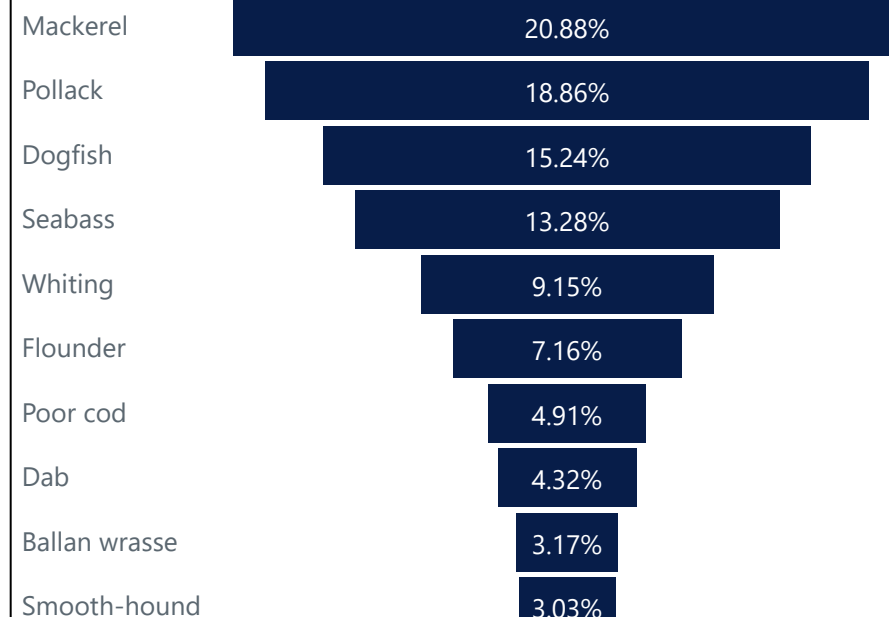

Species Caught

42

Hours Fishing

6.35

Fish/Session

Monthly Catch Trend - Top 5 Species

Top 10 Most Caught Species

Total Trips (Aug 21 - Nov 22)