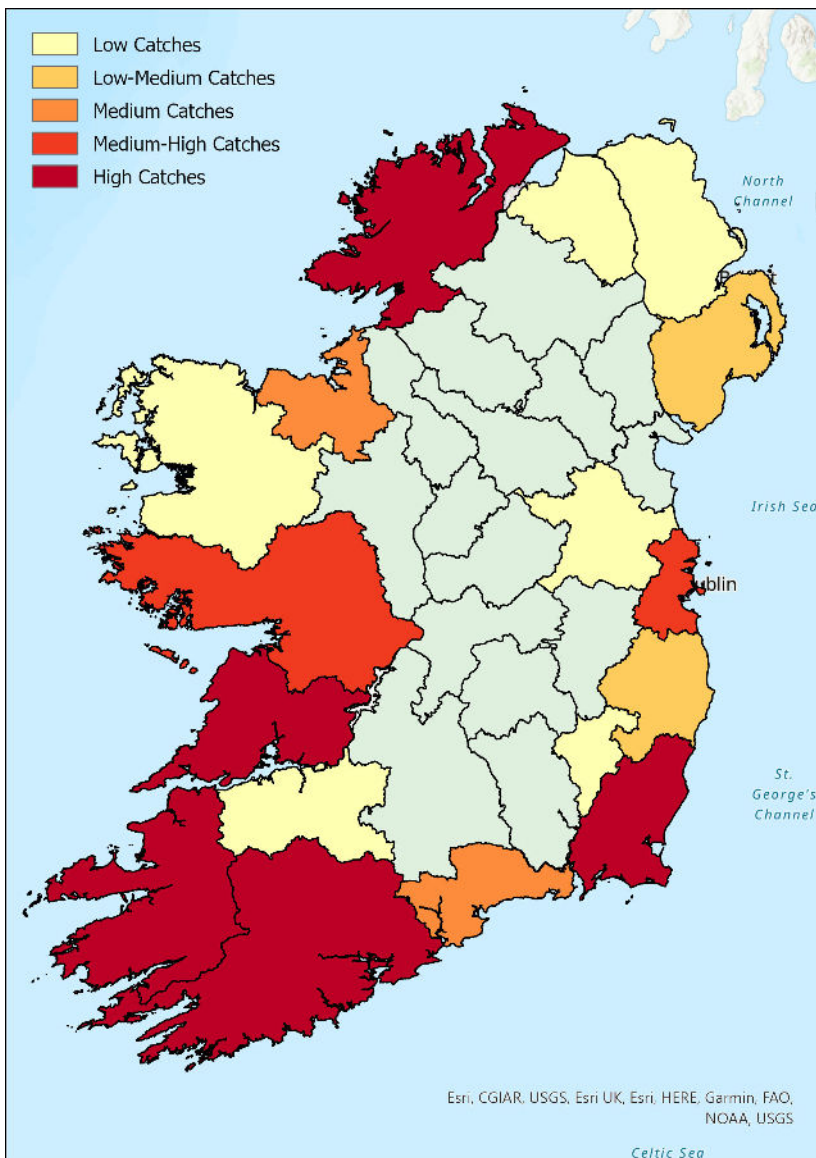

Iascach Iníre Éireann
Inland Fisheries Ireland

Most Catches/County

Average National Figures Per Angler

12.71

Sessions Logged

80.65

Caught/Angler

6.30

Species Caught

42

Hours Fishing

6.35

Fish/Session

Monthly Catch Trend - Top 5 Species

Top 10 Most Caught Species

Total Trips (Aug 21 - Nov 22)