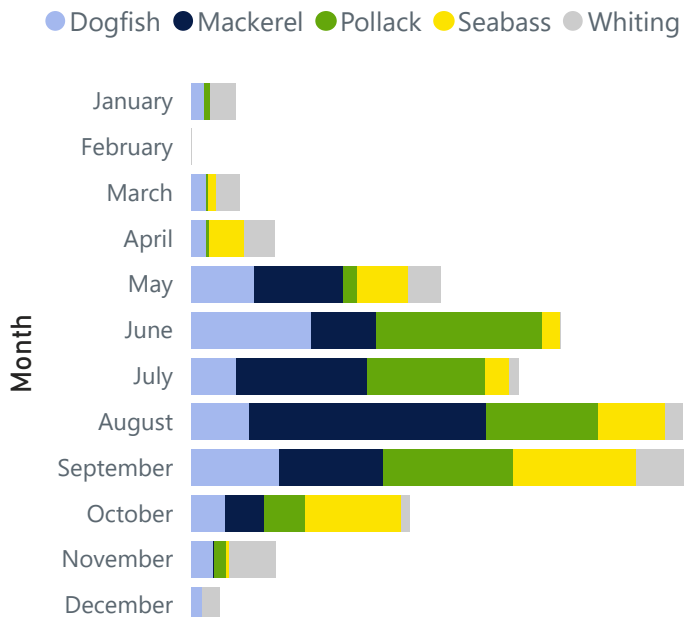

Species Caught

42

Hours Fishing

6.35

Fish/Session

Monthly Catch Trend - Top 5 Species

Top 10 Most Caught Species

Total Trips (Aug 21 - Nov 22)